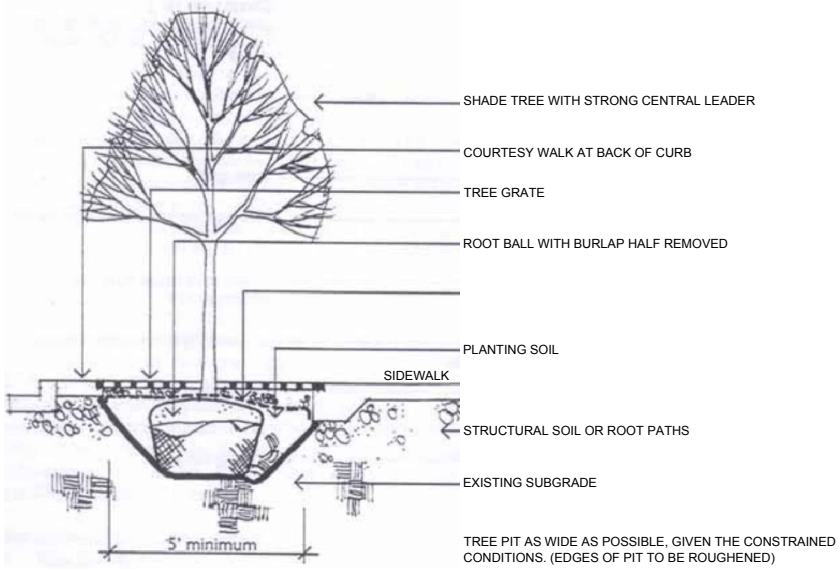

TREE IN PARKWAY ON W. ALTGELD ST.

TREE IN GRATING ON N. LINCOLN AVE.

LANDSCAPE DETAILS

© 2015 Solomon Cordwell Buenz

Applicant:
Address:

Baker Development Corporation
2518-2552 North Lincoln Avenue

Introduced Date:
Date: